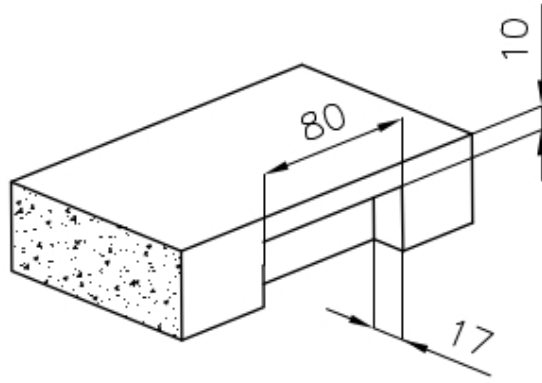

Sink KE Filotop

Kitchen Sinks

Code: 2156 050

DETAILS

Edge/Installation Type	Flush-mount Top-mount
Finish	Foster brushed
Material	AISI 304 stainless steel
Texture	Foster brushed
Base	45 cm
Dimensions	440x440 mm
Standard fittings	Fixing hooks, gasket, drain, overflow and siphon, boxed packing
Mixer holes	No standard holes
Built-in hole	View technical data sheet

Drainer No

Width 44 cm

Bowl dimension 400 x 400 mm

Number of bowls 1 bowl

Waste fitting 3,5" drain

FEATURES

Basket 3,5" waste fitting The drain is equipped with a large 3.5" drain, with the practical basket cap that prevents the discharge of solid parts.

High thickness 1mm thick steel. A significant thickness, which guarantees the maximum sturdiness and durability.

Perimetral overflow The overflow is always a security on the Foster sinks that prevents the overflow of water in case of oversights. The perimeter drain solution improves aesthetics thanks to its square and essential shape.

Small radius Bowls with squared shapes with a modern design and an increased capacity, for a minimal aesthetics connected with an extreme practicality.

TECHNICAL DATA

Intaglio per il troppo-pieno
Recess for housing the over-flow