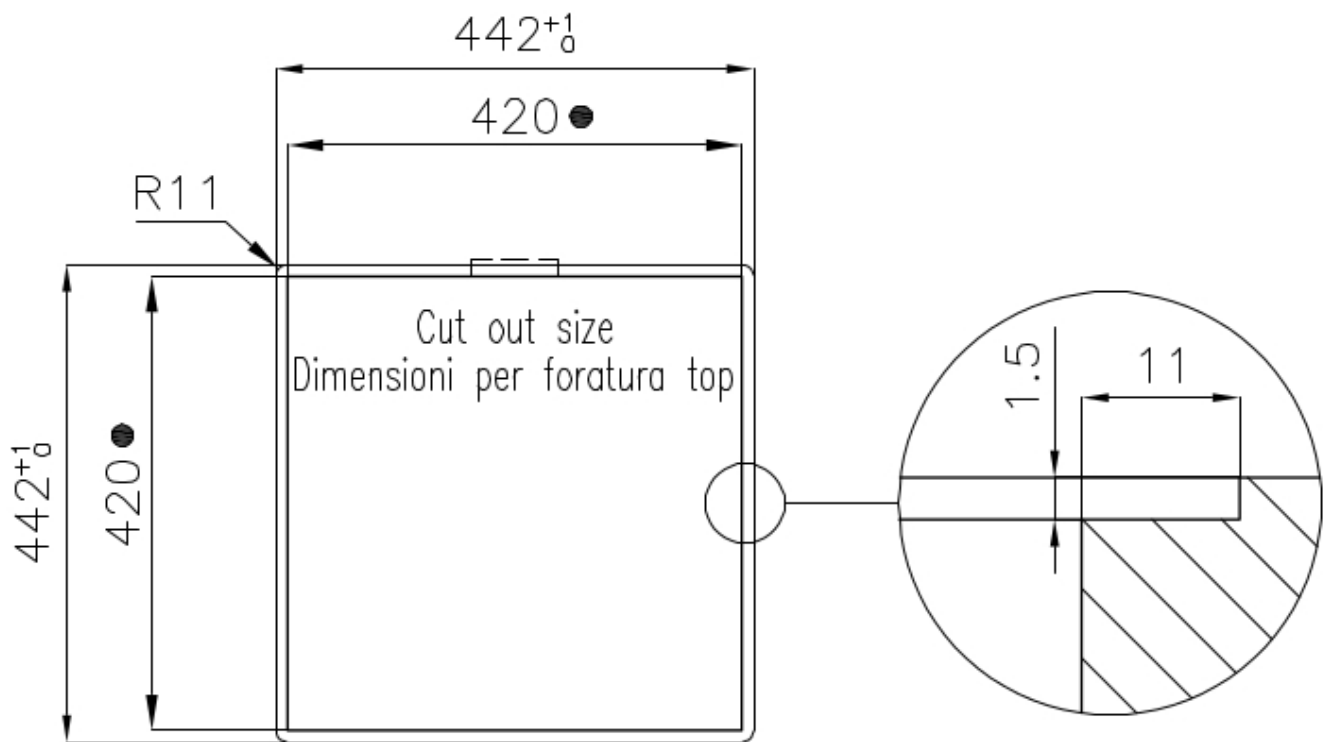

- Built-in cut out for FTS – Foratura per installazione FTS

OPTIONAL ACCESSORIES